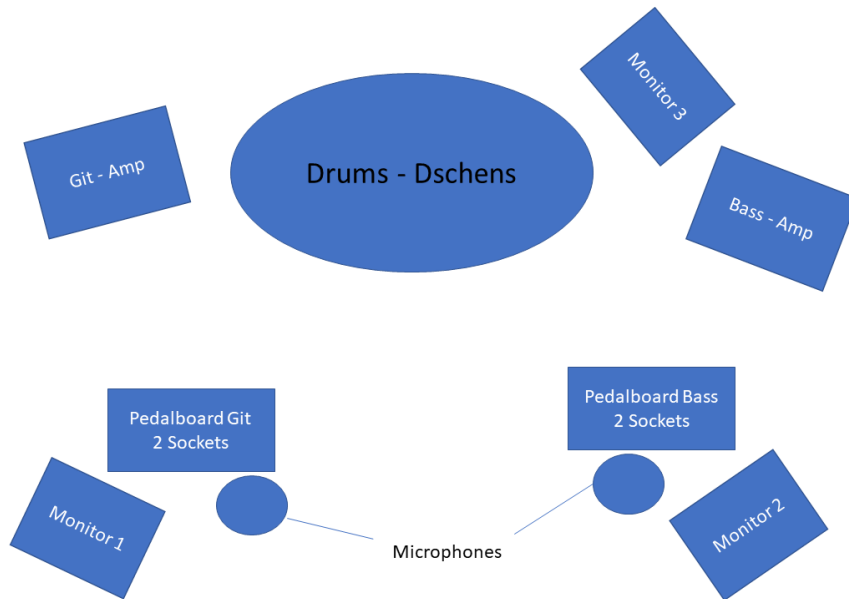

Thanks: Looking forward to meeting you...